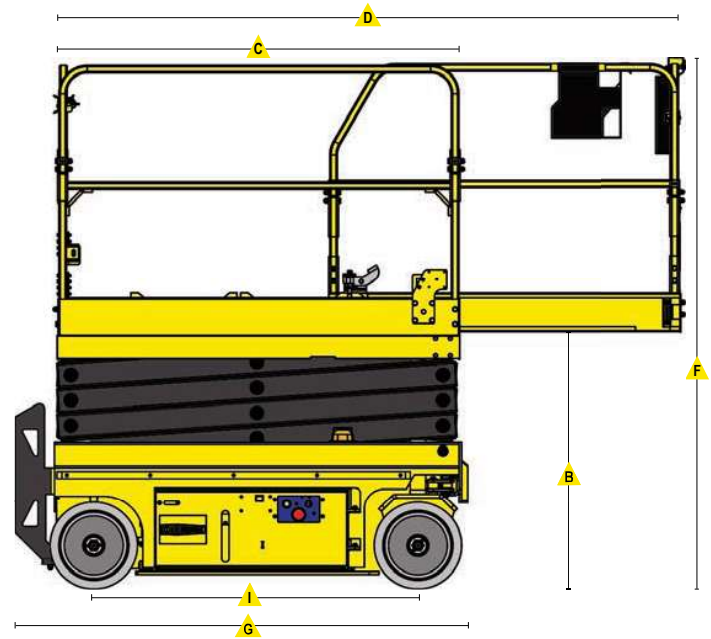

**EXTREME GRADE
FOR HEAVY CONSTRUCTION USE**

www.goGMG.com

SPECIFICATIONS

MODEL 1930-ED

Measurements	US	Metric
Working height maximum	24.9'	7.6 m
A Platform height maximum	18.9'	5.7 m
B Platform height - stowed	40.5"	1.03 m
C Platform length - retracted	64.5"	1.64 m
D - extended	99.8"	2.55 m
Slide-out platform extension deck	36"	.91 m
E Platform width - outside	29.3"	.74 m
Toeboard height	6.7"	0.17 m
F Height - stowed rails lowered	85" 70.4"	2.16 m 1.79 m
G Length stowed w/o ladder	71.6" 65.3"	1.82 m 1.66 m
H Width	30"	.76 m
I Wheelbase	52"	1.32 m
J Ground clearance - center - pothole bars deployed	2.1" .78"	5.5 cm 2 cm

Productivity

Maximum platform occupancy	2	
Lifting capacity	507 lbs	230 kg
Extension deck capacity	253 lbs	115 kg
Drive height	Full Height	
Drive speed - stowed	2.5 mph	4.02 km/h
Drive speed - raised	0.45 mph	0.7 km/h
Gradeability - stowed	45%	
Turning radius - inside	0	
Raise speed	22 seconds	
Lower speed	15 seconds	
Controls	Fully Proportional	
Drive	Direct Electric	
Tires - Solid, Non-marking	16" x 5"	40.6 x 12.7 cm

Power

Power source	24v, 225Ah
--------------	------------

Weight

ANSI	3,150 lbs	1,430 kg
CE	3,150 lbs	1,430 kg

GMG Corporate Office

3428 Bullock Lane
San Luis Obispo, CA 93401
Phone: +1.805.303.2066
Toll Free (USA/Canada): +1.800.301.0499