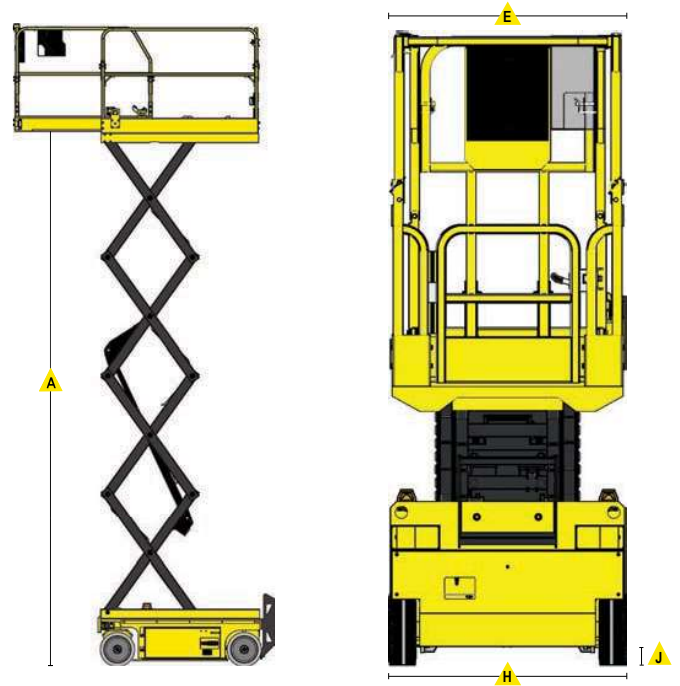

**EXTREME GRADE
FOR HEAVY CONSTRUCTION USE**

www.goGMG.com

SPECIFICATIONS

MODEL 1930-ED

Measurements	US	Metric
Working height maximum	24.9'	7.6 m
A Platform height maximum	18.9'	5.7 m
B Platform height - stowed	40.5"	1.03 m
C Platform length - retracted	64.5"	1.64 m
D - extended	99.8"	2.55 m
Slide-out platform extension deck	36"	.91 m
E Platform width - outside	29.3"	.74 m
Toeboard height	6.7"	0.17 m
F Height - stowed rails lowered	85" 70.4"	2.16 m 1.79 m
G Length stowed w/o ladder	71.6" 65.3"	1.82 m 1.66 m
H Width	30"	.76 m
I Wheelbase	52"	1.32 m
J Ground clearance - center - pothole bars deployed	2.1" .78"	5.5 cm 2 cm

Productivity

Maximum platform occupancy	2	
Lifting capacity	507 lbs	230 kg
Extension deck capacity	253 lbs	115 kg
Drive height	Full Height	
Drive speed - stowed	2.5 mph	4.02 km/h
Drive speed - raised	0.45 mph	0.7 km/h
Gradeability - stowed	45%	
Turning radius - inside	0	
Raise speed	22 seconds	
Lower speed	15 seconds	
Controls	Fully Proportional	
Drive	Direct Electric	
Tires - Solid, Non-marking	16" x 5"	40.6 x 12.7 cm

Power

Power source	24v, 225Ah
--------------	------------

Weight

ANSI	3,150 lbs	1,430 kg
CE	3,150 lbs	1,430 kg

GMG Corporate Office

3428 Bullock Lane
San Luis Obispo, CA 93401
Phone: +1.805.303.2066
Toll Free (USA/Canada): +1.800.301.0499